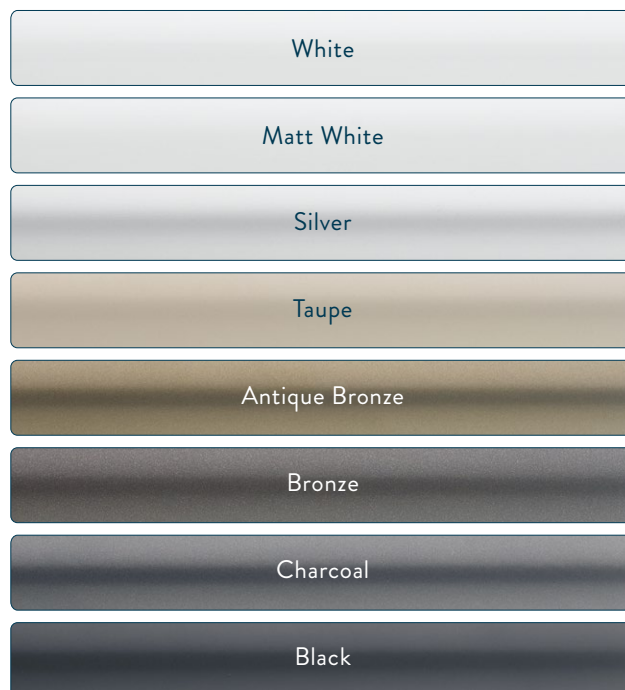

Linear

The choice is yours

Metropole is hand operated and offered made to measure in three round (23, 30 and 50 mm diameter) and one rectangular profile (36 mm deep).

Flush

Stud

Design

Ball

Taper

Ellipse

Spear

COLOURS

From striking metallics to muted and neutral shades, Metropole offers something to suit any colour scheme. The aluminium profiles, endcaps and finials are perfectly colour matched.

VERSATILE FITTING