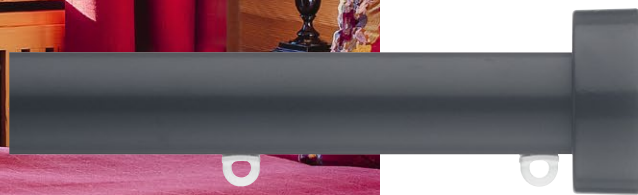

Silent Gliss

METROPOLE

Redefining curtain poles

Metropole has an internal gliding channel that allows the curtains to hang directly from our unique two-component gliders, omitting the need for rings – giving the appearance of a pole but the ease and usability of a Silent Gliss track.

Brackets attached to the top of the pole allow the curtain to move smoothly throughout the complete length of the pole – making it ideal for wide windows.

Contemporary

ELLIPSE

Taupe
ø 23 / 30 / 50 mm

TAPER

Traditional

Versatile

FLUSH ENDCAP

Antique Bronze
ø 23 / 30 / 50 mm

STUD ENDCAP

Charcoal
ø 23 / 30 / 50 mm

DESIGN ENDCAP

Black
ø 23 / 30 / 50 mm

*Flush, Stud or Design endcaps offer a
pared down look with versatile fitting.*

FLUSH ENDCAP

Matt White
36 mm

STUD ENDCAP

Silver
36 mm

At Silent Gliss curtain poles are not only round, the Metropole rectangular profile is a contemporary alternative.