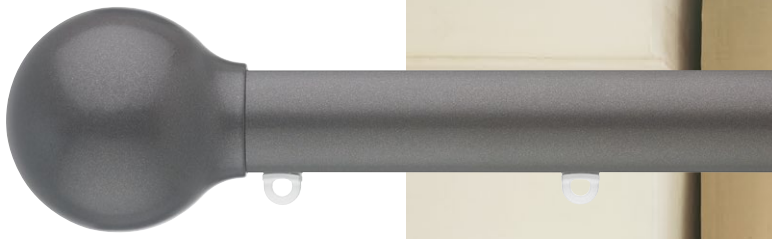

Silent Gliss

METROPOLE

Redefining curtain poles

Metropole has an internal gliding channel that allows the curtains to hang directly from our unique two-component gliders, omitting the need for rings – giving the appearance of a pole but the ease and usability of a Silent Gliss track.

Brackets attached to the top of the pole allow the curtain to move smoothly throughout the complete length of the pole – making it ideal for wide windows.

Contemporary

ELLIPSE

Taupe
ø 23 / 30 / 50 mm

TAPER

White
ø 23 / 30 / 50 mm

The Ellipse and Taper finials use smooth continuous curves to elicit a bold but understated design.

BALL

Bronze
ø 23 / 30 / 50 mm

SPEAR

Antique Bronze
ø 23 / 30 / 50 mm

*The Ball and Spear finials seamlessly
merge with the pole.*

*Flush, Stud or Design endcaps offer a
pared down look with versatile fitting.*

FLUSH ENDCAP

Matt White
36 mm

STUD ENDCAP

Silver
36 mm

At Silent Gliss curtain poles are not only round, the Metropole rectangular profile is a contemporary alternative.